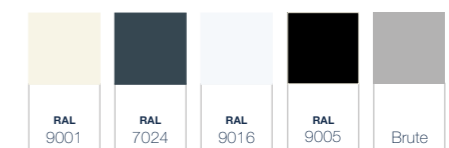

DETAILS

Colours (profiles):	RAL9016 / RAL9001 / RAL7024 / RAL9005 / Brute
Panel width* (mm)	640 / 820 / 980 / 1040
Glass thickness (mm)	10
Number of tracks	2 / 3 / 4 / 5 / 6-track rails
Installation height* (mm)	2000 / 2100 / 2150 / 2200 / 2250 / 2300 / 2400 / 2500

* Deviating dimensions are also available on request.

As an added option, the glass sliding doors of Deponti can be expanded with various glass door accessories of Deponti, such as handles and carriers.