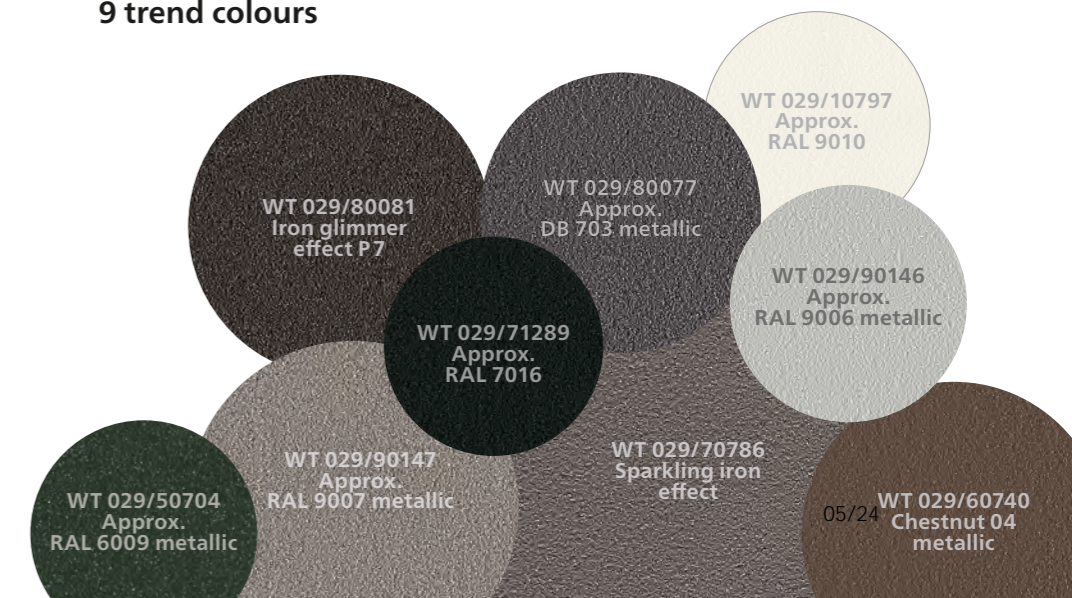

9 trend colours