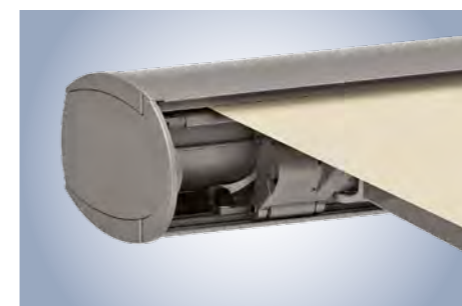

End cap closure – unique and safe closing mechanism

If you can see the spring loaded clips at the end of the cassette are closed, then the awning is reliably protected against the elements and dirt.

- crescent-shaped cap closes securely
- unique, patented solution made by weinor