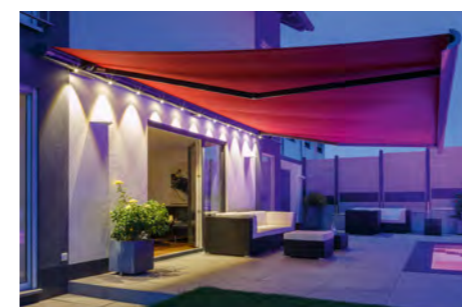

Integrated LED lighting for long evenings on the patio

The Opal Design II LED casts an atmospheric, warm white light for even longer hours of enjoyment on the patio.

- operating life of 30,000 hours
- highly energy-efficient
- dimmable via remote control using a hand transmitter or Smart Home via smartphone or tablet
- can be used even when awning is retracted