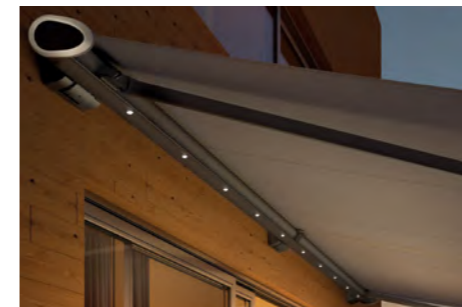

Semina Life LED – cassette with integrated LED lighting

The LED spotlights integrated into the cassette produce atmospheric lighting on the patio.

- operating life of 30,000 hours
- highly energy-efficient
- dimmable via remote control using a hand transmitter or Smart Home via smartphone or tablet