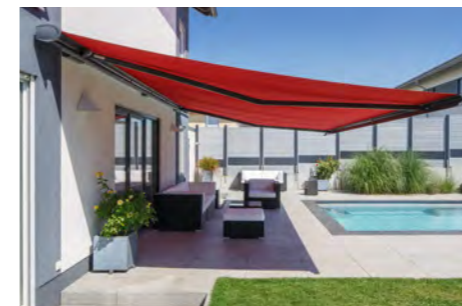

Opal Design II/LED – Highlights and features

Classic design for those who enjoy spacious patios

Large, powerful and safe – the Opal Design II has enough to convince even the most demanding patio aficionados.

- timelessly classic design
- certified up to wind force 5
- with weinor LongLife arm (10-year warranty)