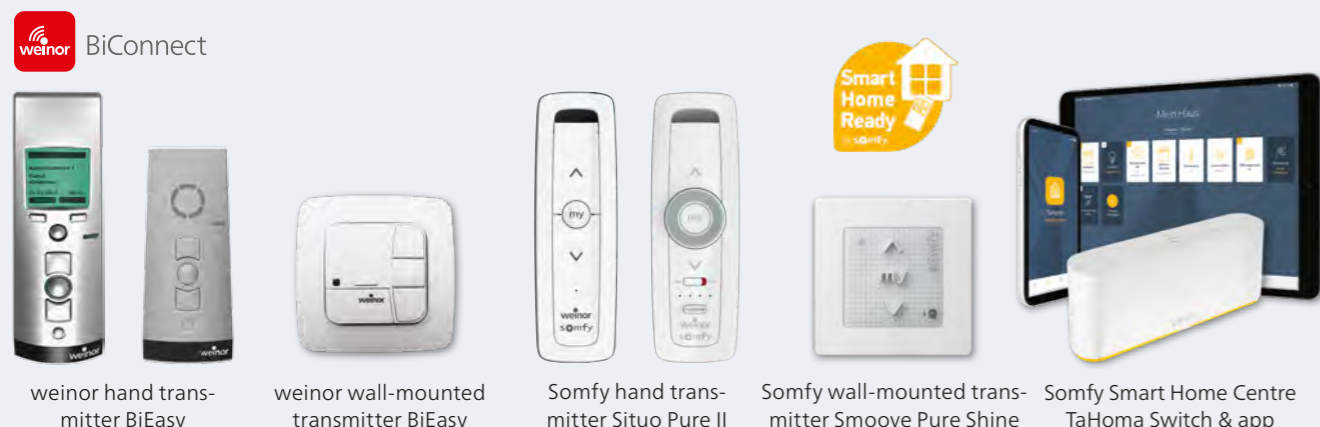

The right control unit to suit all needs

Whether hard wired, remote control or Smart Home, using a hand transmitter, smartphone or automatic weather control – control your awning and accessories really effortlessly with weinor BiConnect or Somfy control units. A gear drive is also possible. The LED lighting and heating can be dimmed fine-tuned via remote control or Smart Home. Your weinor retailer will be happy to advise you competently.

weinor hand transmitter BiEasy

weinor wall-mounted transmitter BiEasy

Somfy hand transmitter Situo Pure II

Somfy wall-mounted transmitter Smooove Pure Shine

Somfy Smart Home Centre TaHoma Switch & app